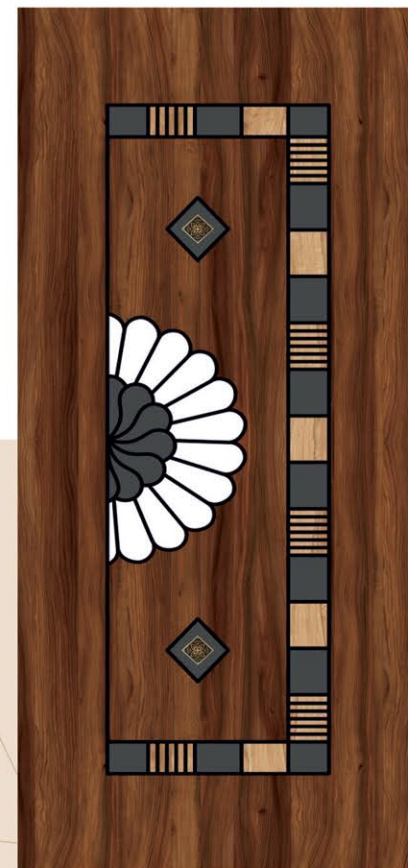

775

776

HD U LAM DOORS

SIZE
7 X 3.25
FEET

Excellent
Gateway to your world

SHREE DOORS
Door of Happiness

HD-01

HD-03

HD-05

HD-07

HD-09

HD-10

HD U LAM
DOORS

SIZE
7 X 3.25
FEET

Gorgeous
Doorways to new beginning

SHREE DOORS®
Door of Happiness

HD-13

HD-14

HD-15

HD-19

HD-20

HD-21

HD-16

HD-17

HD-18

HD-22

HD-23

HD-24

PLATINUM MEMBRANE DOORS

SIZE
7 X 3.25
FEET

Chic
Passage to your dreams

SHREE DOORS®
Door of Happiness