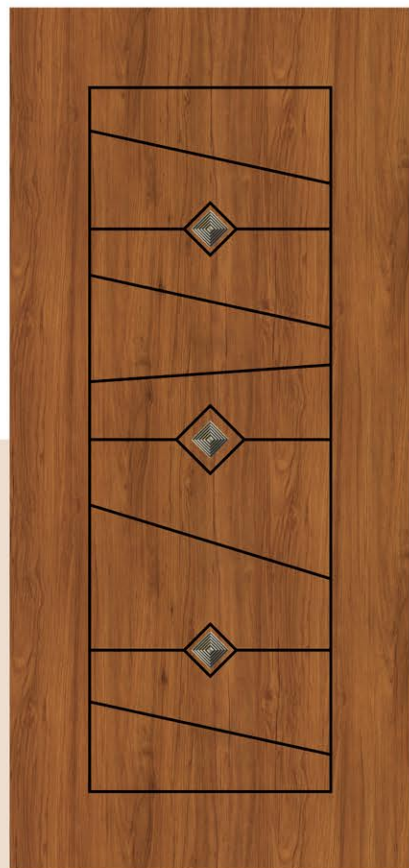

CUT PASTE WITH GUBBI
LAMINATED DOORS

SIZE
7 X 3.25
FEET

Exquisite
Crafting dreams, building beauty

SHREE DOORS®
Door of Happiness

CP-1015