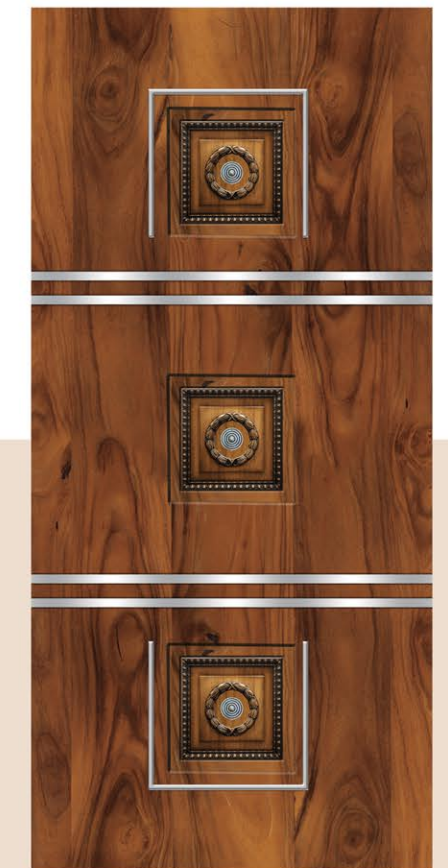

CP-1005

CUT PASTE LAMINATED DOORS

SIZE
7 X 3.25
FEET

Classic
Your haven of beauty

SHREE DOORS®
Door of Happiness

CP-07

CP-10

CP-11