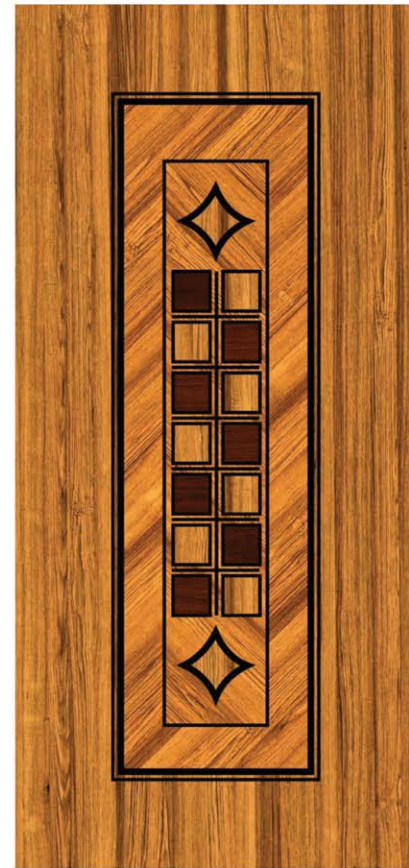

HD U LAM
DOORS

SIZE
7 X 3.25
FEET

Gorgeous
Doorways to new beginning

SHREE DOORS®
Door of Happiness

HD-15