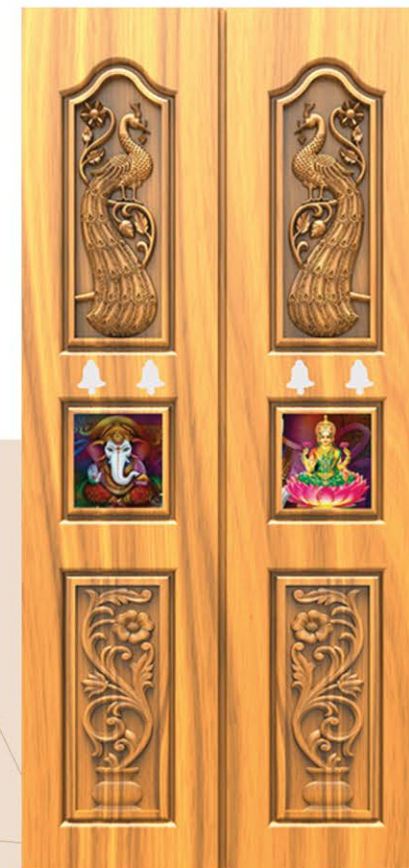

SWM-526

SWM-539

SWM-540

SWM-541

**MICRO LAMINATION
DOORS**

SIZE
7 X 3.25
FEET

Radiant
Unlock the charm, open the door to your haven

SHREE DOORS®
Door of Happiness

ML-01

ML-02

ML-03

ML-07

ML-08

ML-09

ML-04

ML-05

ML-06

ML-10

ML-11

ML-12

MICRO LAMINATION DOORS

SIZE
7 X 3.25
FEET

Enchanting
Crafting entrances, creating homes

SHREE DOORS
Door of Happiness