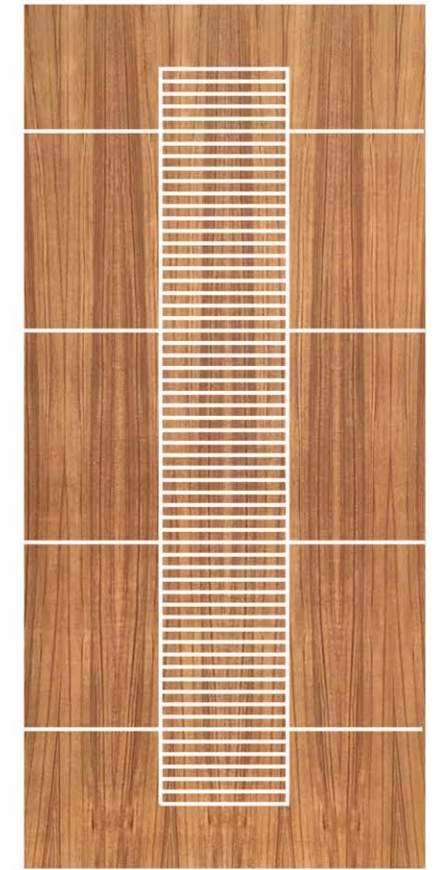

SIZE
7 X 3.25
FEET

Unique
Craftsmanship at its finest

SHREE DOORS[®]
Door of Happiness

SV 152

SV 153

SV 154

SV 158

SV 110