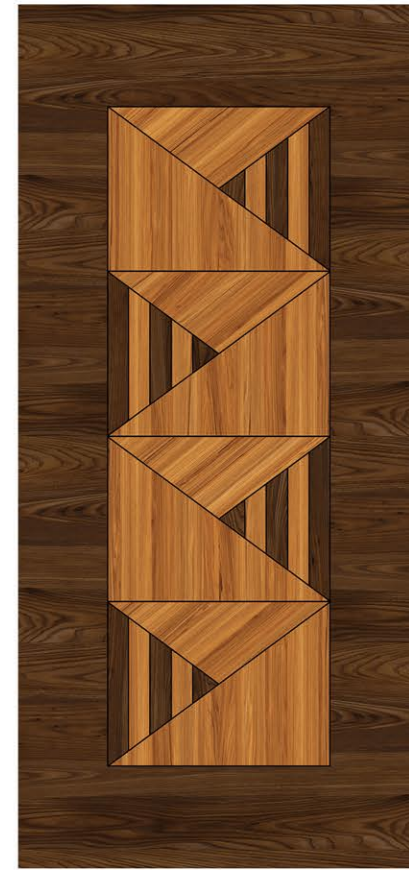

**PREMIUM LAMINATED
DOORS**

SIZE
7 X 3.25
FEET

Splendid
Exquisite living, everyday beauty

SHREE DOORS®
Door of Happiness

DG-1001

DG-1005

DG-1011

DG-1018

DG-1023

DG-1030

**PREMIUM LAMINATED
DOORS**

SIZE
7 X 3.25
FEET

Serene
Elevate your living experience

SHREE DOORS®
Door of Happiness

DG-1039

DG-1042

SL-796

SL-797

**PREMIUM LAMINATED
DOORS**

SIZE
7 X 3.25
FEET

Sublimity
Your home, your masterpiece

SHREE DOORS®
Door of Happiness

733

736