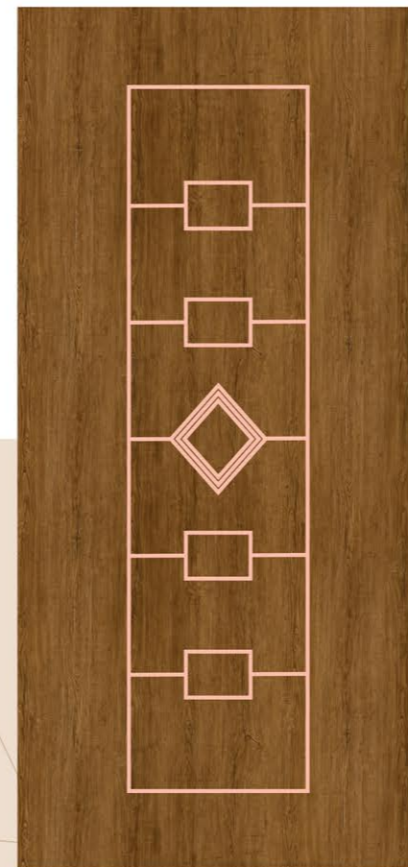

SUV-02

SUV-03

SUV-04

SUV-05

SUV-06

**WPC UV COATED
DOORS**

SIZE
7 X 3.25
FEET

SUV-07