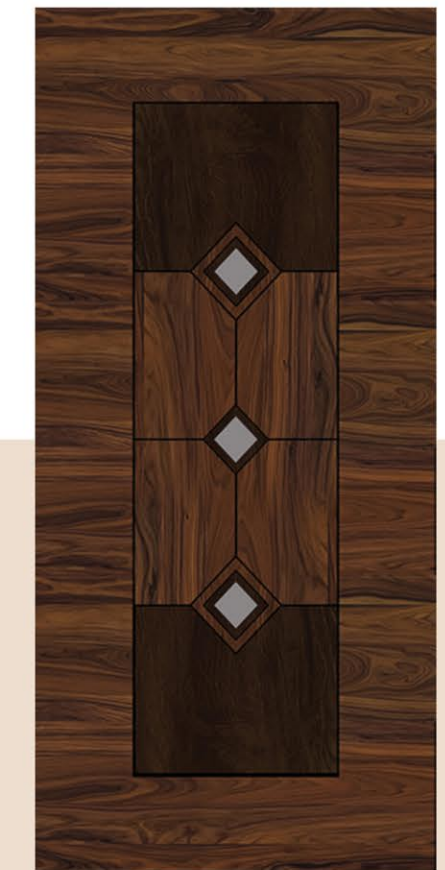

ML-13

ML-14

ML-15

ML-19

ML-20

ML-21

ML-16

ML-17

ML-18

ML-22

ML-23

ML-24

MICRO LAMINATION DOORS

SIZE
7 X 3.25
FEET

Idyllic
Beyond this door lies home's embrace

SHREE DOORS[®]
Door of Happiness