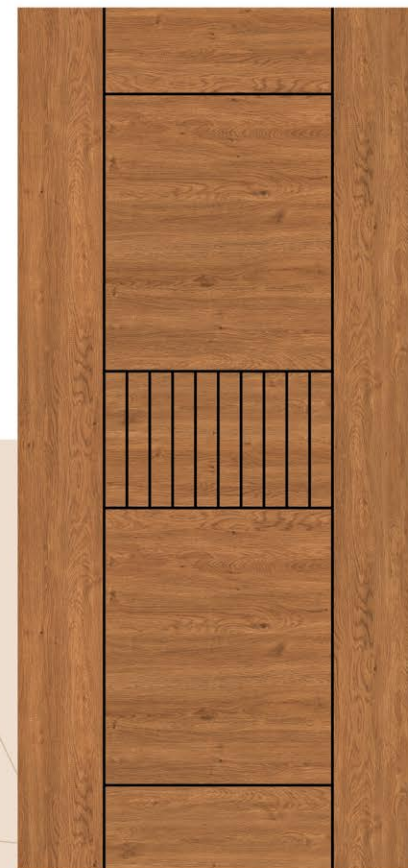

CP-25

CP-26

CP-27

CUT PASTE
LAMINATED DOORS

SIZE
7 X 3.25
FEET

Attractive
Where every corner gleams

SHREE DOORS[®]
Door of Happiness

CP-28

CP-37

CP-38

CP-39

CUT PASTE
LAMINATED DOORS

SIZE
7 X 3.25
FEET

Timeless
A home that radiates beauty

SHREE DOORS[®]
Door of Happiness

CP-40