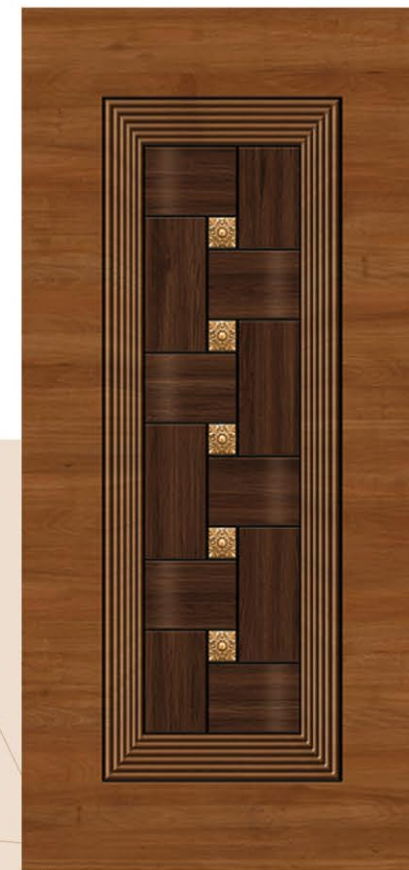

ML-13

ML-14

ML-15

ML-19

ML-20

ML-21

ML-16

ML-17

ML-18

ML-22

ML-23

ML-24

MICRO LAMINATION DOORS

SIZE
7 X 3.25
FEET

Idyllic
Beyond this door lies home's embrace

SHREE DOORS[®]
Door of Happiness