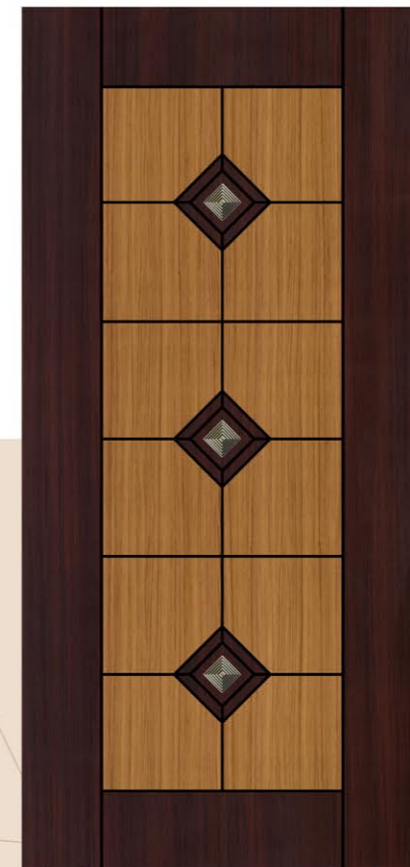

SMSS-285

SMSS-286

SMG-294

SMG-295

SMG-296

**MEMBRANE
DOORS**

SIZE
7 X 3.25
FEET

Charming
Where every door tells a story