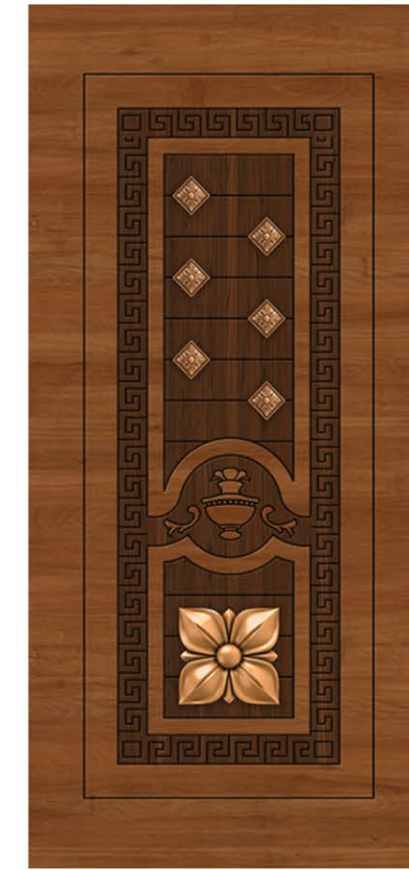

ML-13

ML-14

ML-15

ML-19

ML-20

ML-21

ML-16

ML-17

ML-18

ML-22

ML-23

ML-24

MICRO LAMINATION DOORS

SIZE
7 X 3.25
FEET

Idyllic
Beyond this door lies home's embrace

SHREE DOORS[®]
Door of Happiness