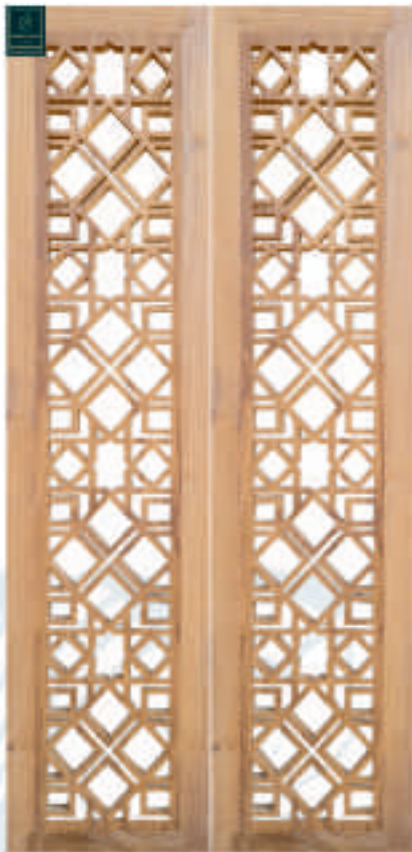

## POOJA DOORS

SBT 979 (6A)

SBT 980 (4A)

SBT 981 (4A)

SBT 982 (4A)

SBT 983 (4A)

SBT 984 (4A)

Note : Their may be a Color Variation of 15 % to 20 %