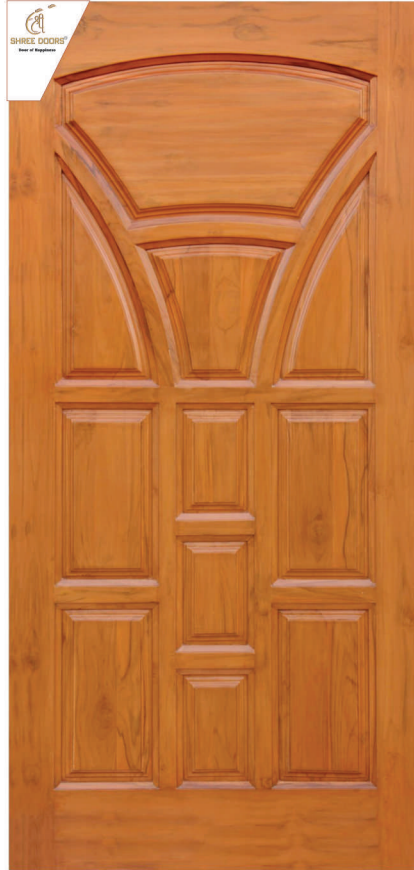

Gana Teak Polish Doors

SGT 102

Note : Their may be a Color Variation of 15 % to 20 %