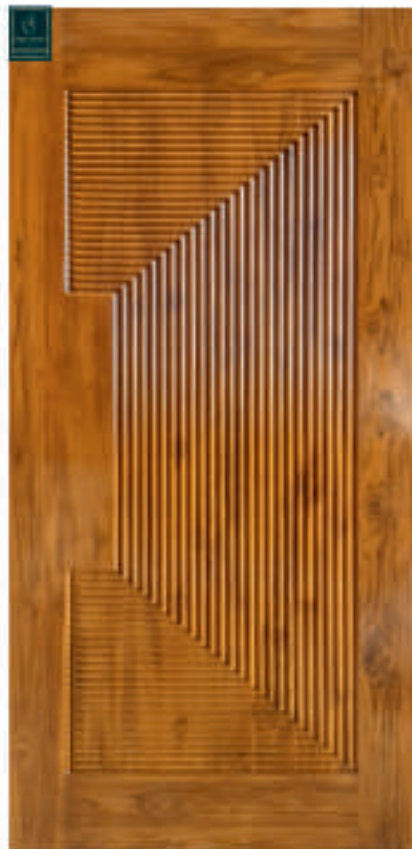

## 3D BURMA BORDER & GANA TEAK DOORS

**SCAR 45**

**SCAR 46**

**SCAR 47**

**SCAR 48**

**SCAR 49**

**SCAR 50**

## 3D BURMA BORDER & GANA TEAK DOORS

**SCAR 51**

**SCAR 52**

**SCAR 53**

**SCAR 54**

**SCAR 55**

**SCAR 56**

Note : Their may be a Color Variation of 15 % to 20 %